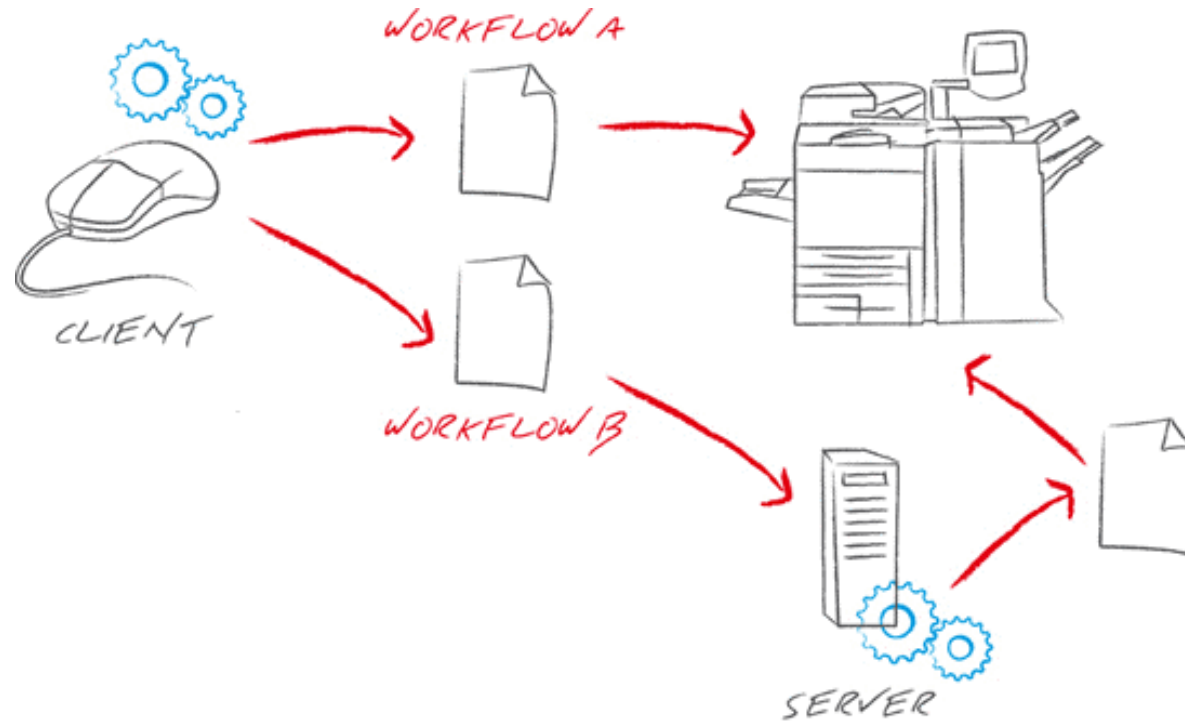

Desktop-based plug-in tools